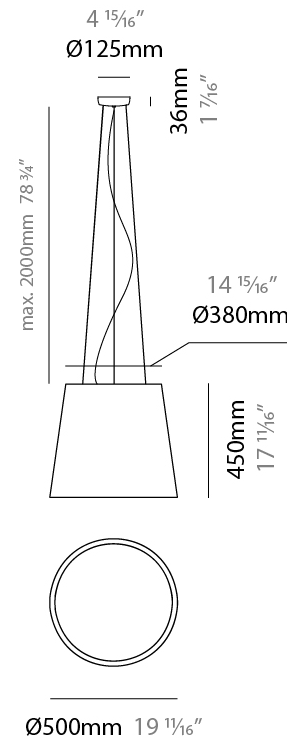

PROJECT	_____
TYPE	_____
SPECIFIER	_____
QUANTITY	_____
DATE	_____

DRUM SUSPENSION

D111062- _____

base number   Finish Options   Finish Options

1. To build a product code in our configurator select the specify button on the base model # product page
2. To build a manual product code on this datasheet choose from the options listed below in blue font and add the suffix to the base model #

GENERAL

Series: Drum
Brand: Ole
Division: Design
Mounting Type: Suspension
Mounting Location: Ceiling
Subcategory: Up/Down Light

PHYSICAL

Shape: Drum
Diameter (mm): 500
Diameter (in): 19 11/16
Height (mm): 450
Height (in): 17 11/16
Max. Overall Height (mm): 2450
Max. Overall Height (in): 96 7/16
Light Distribution: Direct / Indirect
Weight (kg): 4
Weight (lbs): 8.8
Fixture Finish: BEI / BLK / BLU / COG / DGN / GRY / MRN / MOC / MUS / OLV / SIL / STN / TER / WHI
Holder Finish: BLK
Fixture Material: Fabric Cord / Metal
Cable Details: 2000mm Cable
Upon Request: Other fabric cord colors available upon request (see downloadable finish chart)

ELECTRICAL

Number of Lamps: 3
Lamp Type: LED Retrofit
Lamp Shape: A19
Bulb Included: Bulb Not Included
Max. Wattage Per Lamp (W): 15
Lamp Base: E26
Input Voltage (V): 120
Upon Request: 277Vac / GU24

LED

OPTICAL

RATINGS AND CERTIFICATIONS

Certified By: Certified for North American Standards
IP rating: IP20