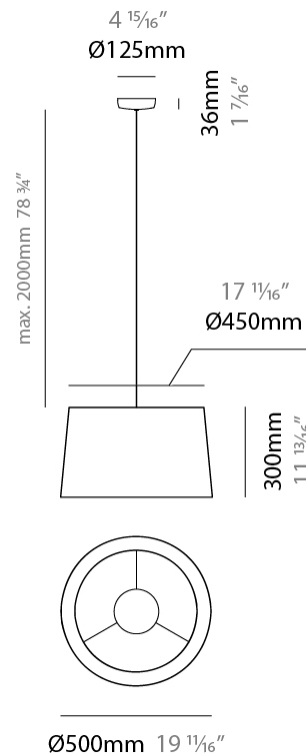

DRUM SUSPENSION

D111060-

base number   Finish Options   Finish Options

1. To build a product code in our configurator select the specify button on the base model # product page
2. To build a manual product code on this datasheet choose from the options listed below in blue font and add the suffix to the base model #

GENERAL

Series: Drum
Brand: Ole
Division: Design
Mounting Type: Suspension
Mounting Location: Ceiling
Subcategory: Up/Down Light

PHYSICAL

Shape: Drum
Diameter (mm): 500
Diameter (in): 19 11/16
Height (mm): 300
Height (in): 11 13/16
Max. Overall Height (mm): 2300
Max. Overall Height (in): 90 9/16
Light Distribution: Direct / Indirect
Weight (kg): 2.8
Weight (lbs): 6.2
Fixture Finish: [BEI](#) / [BLK](#) / [BLU](#) / [COG](#) / [DGN](#) / [GRY](#) / [MRN](#) / [MOC](#) / [MUS](#) / [OLV](#) / [SIL](#) / [STN](#) / [TER](#) / [WHI](#)
Holder Finish: BLK
Fixture Material: Fabric Cord / Metal
Cable Details: 2000mm Cable
Upon Request: Other fabric cord colors available upon request (see downloadable finish chart)

ELECTRICAL

Number of Lamps: 1
Lamp Type: LED Retrofit
Lamp Shape: A19
Bulb Included: Bulb Not Included
Max. Wattage Per Lamp (W): 15
Lamp Base: E26
Input Voltage (V): 120
Upon Request: 277Vac / GU24

LED

OPTICAL

RATINGS AND CERTIFICATIONS

Certified By: Certified for North American Standards
IP rating: IP20

PROJECT	_____
TYPE	_____
SPECIFIER	_____
QUANTITY	_____
DATE	_____